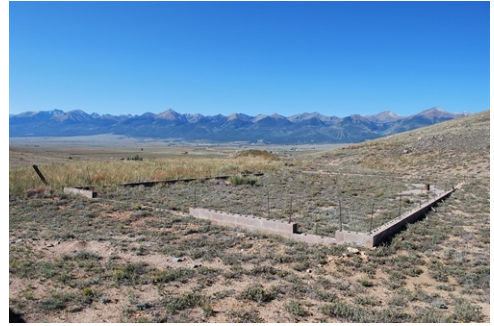

David Loomis
(303) 646-5285
loomisone@comcast.net