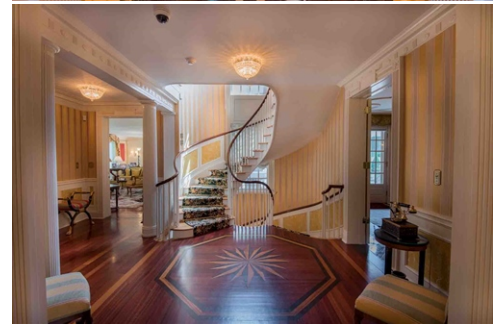

Behold the Beauty of Rose Hill

1700 Sherman Drive, New Hartford, NY 13413

[WEB: 1700ShermanDrive.com](http://1700ShermanDrive.com)

- » **Beds:** 5 | **Baths:** 7 Full, 4 Half
- » **MLS #:** 1603738
- » Single Family | 7000 square feet | Lot: 15.6 acres
- » World Class Property- the Crown Jewel of Central New York
- » 7000 Square Feet
- » 15.6 Acres
- » 5 bedrooms and 11 baths
- » Elegance with all the amenities

Rose Hill, a world-class 7000 square foot mansion, is a truly spectacular offering. No expense has been spared! Five bedrooms and 11 baths, all on 15.6 acre of manicured grounds nestled in New Hartford's lovely Sherman Hills. The pinnacle of elegance with all the sought after amenities. Private. Sophisticated. Secure. The Crown Jewel of the Mohawk Valley and all of Central New York.