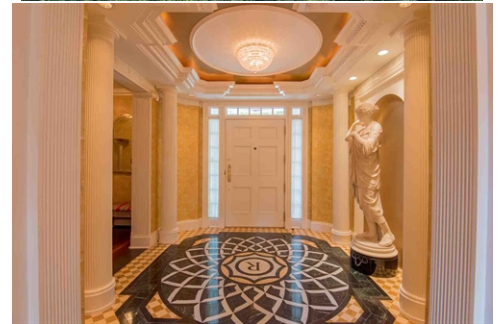

Behold the Beauty of Rose Hill

1700 Sherman Drive, New Hartford, NY 13413

[WEB: 1700ShermanDrive.com](http://1700ShermanDrive.com)

- » **Beds:** 5 | **Baths:** 7 Full, 4 Half
- » **MLS #:** 1603738
- » Single Family | 7000 square feet | Lot: 15.6 acres
- » World Class Property- the Crown Jewel of Central New York
- » 7000 Square Feet
- » 15.6 Acres
- » 5 bedrooms and 11 baths
- » Elegance with all the amenities

Rose Hill, a world-class 7000 square foot mansion, is a truly spectacular offering. No expense has been spared! Five bedrooms and 11 baths, all on 15.6 acre of manicured grounds nestled in New Hartford's lovely Sherman Hills. The pinnacle of elegance with all the sought after amenities. Private. Sophisticated. Secure. The Crown Jewel of the Mohawk Valley and all of Central New York.