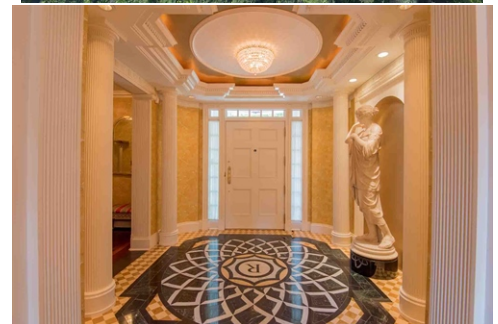

Behold the Beauty of Rose Hill

\$ 1,300,000

1700 Sherman Drive, New Hartford, NY 13413

WEB: 1700ShermanDrive.com

- » **Beds:** 5 | **Baths:** 7 Full, 4 Half
- » **MLS #:** 1603738
- » Single Family | 7000 square feet | Lot: 15.6 acres
- » World Class Property- the Crown Jewel of Central New York
- » 7000 Square Feet
- » 15.6 Acres
- » 5 bedrooms and 11 baths
- » Elegance with all the amenities

QR Code

John Brown

(315) 570-6640

john@johnbrowsells.com

www.johnbrowsells.com

FAITH PROPERTIES

Coldwell Banker Faith Properties, Inc.
2306 Genesee Street
Utica, NY 13502
(315) 735-2222

Rose Hill, a world-class 7000 square foot mansion, is a truly spectacular offering. No expense has been spared! Five bedrooms and 11 baths, all on 15.6 acre of manicured grounds nestled in New Hartford's lovely Sherman Hills. The pinnacle of elegance with all the sought after amenities. Private. Sophisticated. Secure. The Crown Jewel of the Mohawk Valley and all of Central New York.