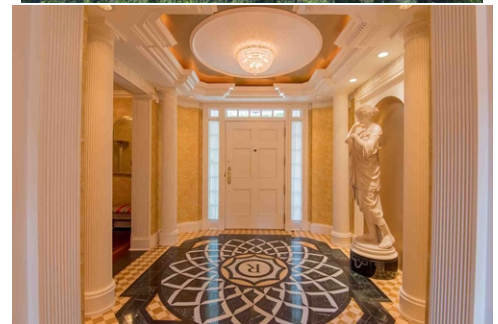

Behold the Beauty of Rose Hill

1700 Sherman Drive, New Hartford, NY 13413

WEB: 1700ShermanDrive.com

- » **Beds:** 5 | **Baths:** 7 Full, 4 Half
- » **MLS #:** 1603738
- » Single Family | 7000 square feet | Lot: 15.6 acres
- » World Class Property- the Crown Jewel of Central New York
- » 7000 Square Feet
- » 15.6 Acres
- » 5 bedrooms and 11 baths
- » Elegance with all the amenities

Rose Hill, a world-class 7000 square foot mansion, is a truly spectacular offering. No expense has been spared! Five bedrooms and 11 baths, all on 15.6 acre of manicured grounds nestled in New Hartford's lovely Sherman Hills. The pinnacle of elegance with all the sought after amenities. Private. Sophisticated. Secure. The Crown Jewel of the Mohawk Valley and all of Central New York.