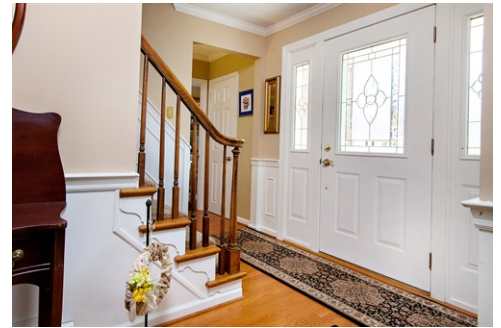

Welcome Home

\$ 372,000

605 Linnet Road, Norristown, PA 19403

WEB: LinnetRoad.com

- » Beds: 4 | Baths: 2 Full, 2 Half
- » Single Family
- » Peaceful, Secluded Setting
- » Quiet No Outlet Street
- » Updated Eat In Kitchen featuring Granite Counters
- » New Roof 2012, New Siding 2011
- » Convenient to Major Highways, Schools & Shopping

Welcome Home! This beautiful 4 bedroom, 2.2 bath Colonial at the end of quiet, no outlet street in much desired Methacton School District is just waiting for you! The wonderful, secluded backyard provides privacy and offers a great place to relax on the elevated deck overlooking woods and stream below. Attractive hardwood floors throughout the foyer, living room, dining room, family room and bedrooms. The bright, oversize living room features a lovely picture window allowing in plenty of light and sun. The updated eat in kitchen features gleaming granite countertops, custom tile backsplash, ceramic tile floor, smooth surface electric range, built in dishwasher & microwave. The adjoining breakfast room offers a splendid view of the backyard, a great spot