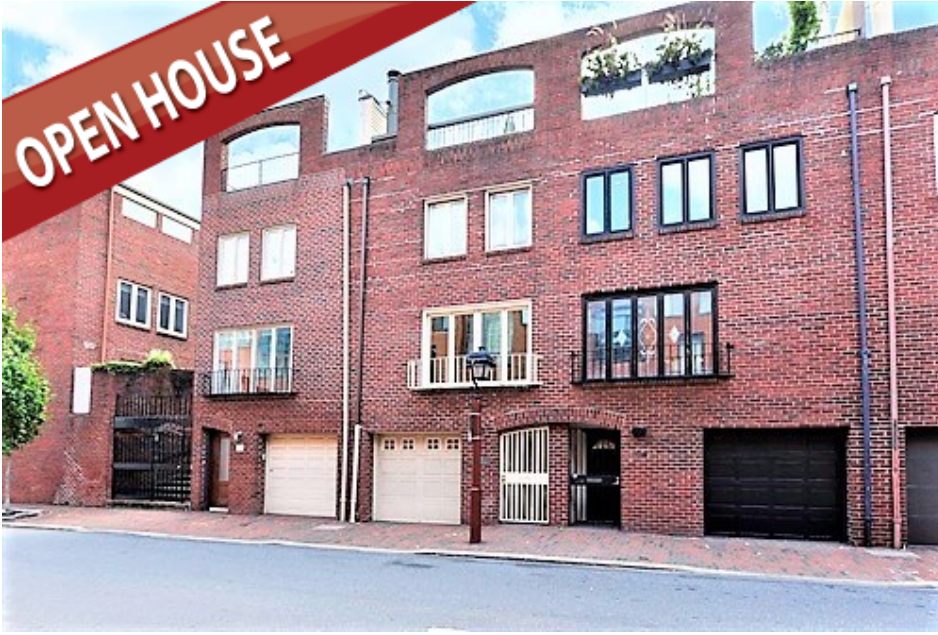

Gorgeous Society Hill Town-Home

102 Lombard Street, Philadelphia, PA 19147

WEB: 102Lombard.com

- » Beds: 3 | Baths: 2 Full, 1 Half
- » MLS #: 7243698
- » Single Family
- » Garage Parking!
- » Gourmet Kitchen!
- » Remodeled Baths!
- » Hardwood Throughout!
- » Roof Deck!

Stunning all Brick Town-home on Quintessential Philadelphia Block with Parking! Located just steps from Headhouse Square in Society Hill property is nestled in a row with all brick sidewalks and old fashioned street lamps. This home has been painstakingly upgraded and meticulously maintained. Ground level features front entrance, garage, foyer, bonus room, mechanicals and half bath. First floor provides formal living room with marble fireplace, two story formal dining room, custom kitchen featuring maple cabinets, travertine flooring, Viking and Bosch appliances, expansive granite counters and natural tile back-splash with island and wine nook with built in beverage cooler. Recessed lights and custom decorative lighting package. Second level hosts two large bright bedrooms with ample closet space, newer bath and seating/den area. Third level features complete master suite with vaulted ceiling two large closets and luxurious bath. Roof deck provides spectacular views and maintenance free flooring. Interior doors are solid wood, hardwood flooring throughout the first to the third floors, Pella and Anderson Windows, Newer Roof, Newer Baths.