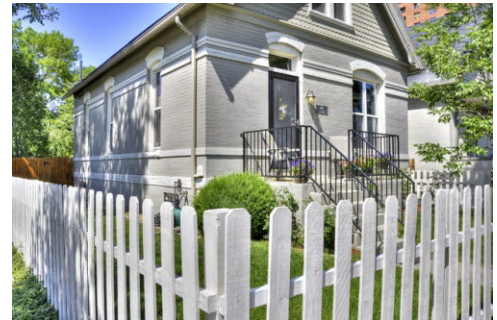

Pride of ownership shines through with no detail missed. Brazilian cherry floors throughout, granite counters, custom cherry cabinets with glass inserts and built-ins, stainless steel appliances, tumbled marble back splash & hearth, slate & travertine tile baths, exposed brick and more. Bonus features include new insulation & siding, new patio graded for drainage, yard sprinkler, radon mitigation, remote controlled gas fireplace & granite laundry room. **Incredible blend of old and new come together in this one of a kind home.**