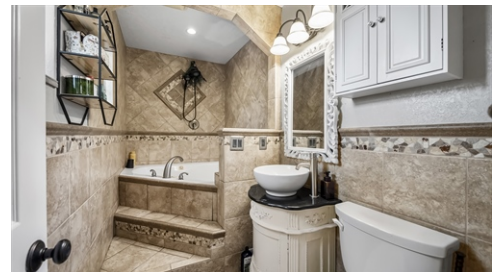

Updated and Well Maintained Home in a Quiet Clermont Location

\$ 350,000

777 Pine Ln, Clermont, FL 34711

- » Beds: 3 | Baths: 2 Full
- » MLS #: G5079375
- » Single Family | 1,543 ft² | Lot: 2,043 ft²
- » Spacious main living and dining area with additional space off of the kitchen
- » 16x16 wood deck overlooking the newly fenced rear yard (2021)
- » More Info: 777Pine.com