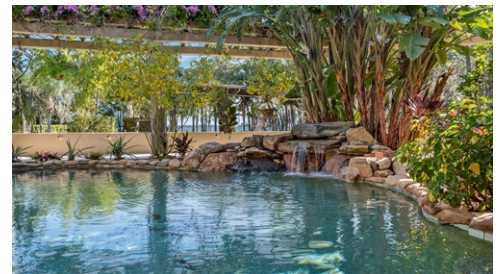

DIRECT WATERFRONT HOME ON 6.5 ACRES

\$ 2,650,000

11867 Oswalt Road, Clermont, FL 34711

- » Beds: 5 | Baths: 5 Full
- » MLS #: G5079529
- » Single Family | 4,664 ft² | Lot: 8,278 ft²
- » Gated estate wall for privacy
- » Full list of upgrades for you
- » More Info: 11867Oswalt.com