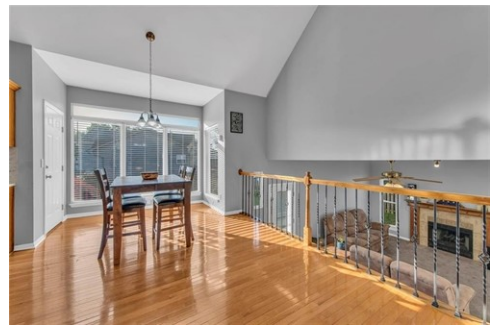

\$ 370,000

1235 NE Cardinal Dr, Lee's Summit, MO 64064

- » Beds: 3 | Baths: 2 Full, 1 Half
- » MLS #: 2514211
- » Single Family | 2,572 ft² | Lot: 10,454 ft²
- » More Info: 1235NECardinalDr.IsForSale.com