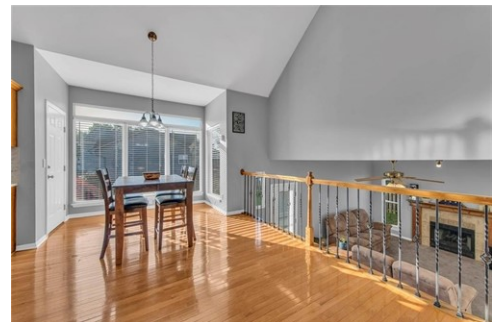

Welcome Home!

\$ 370,000

1235 NE Cardinal Dr, Lee's Summit, MO 64064

- » Beds: 3 | Baths: 2 Full, 1 Half
- » MLS #: 2514211
- » Single Family | 2,572 ft² | Lot: 10,454 ft²
- » More Info: 1235NECardinalDrLeesSummit.IsForSale.com